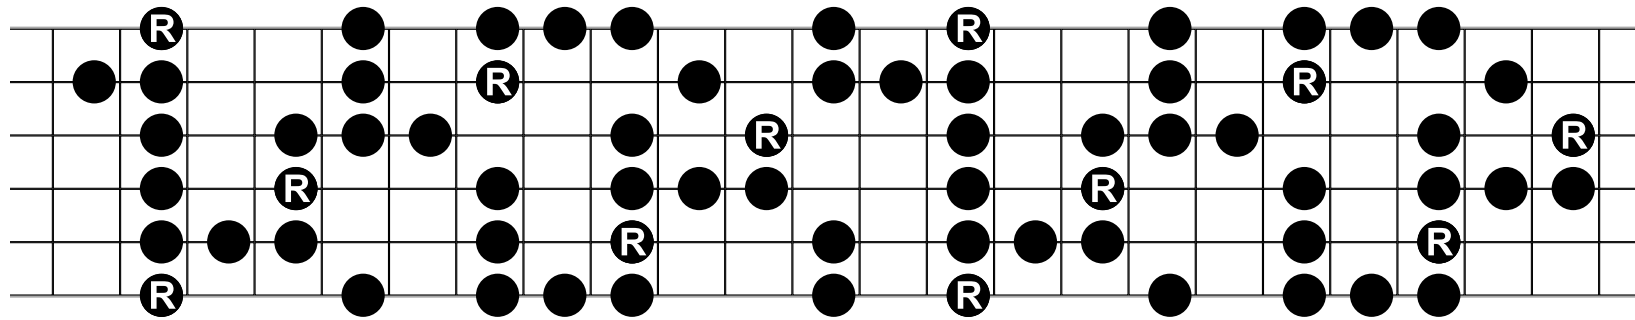

Blues Scale

CAGED Shapes

3NPS Fingerings