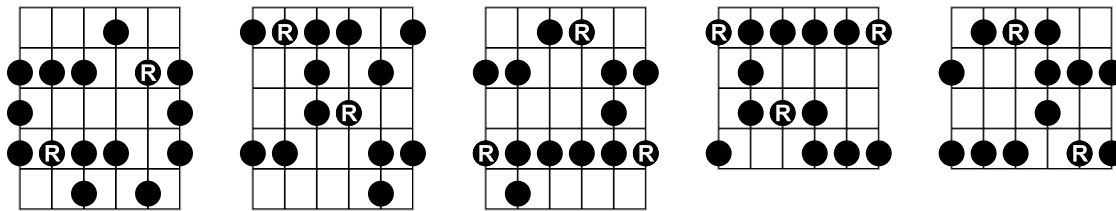

Blues Scale

CAGED Shapes

3NPS Fingerings