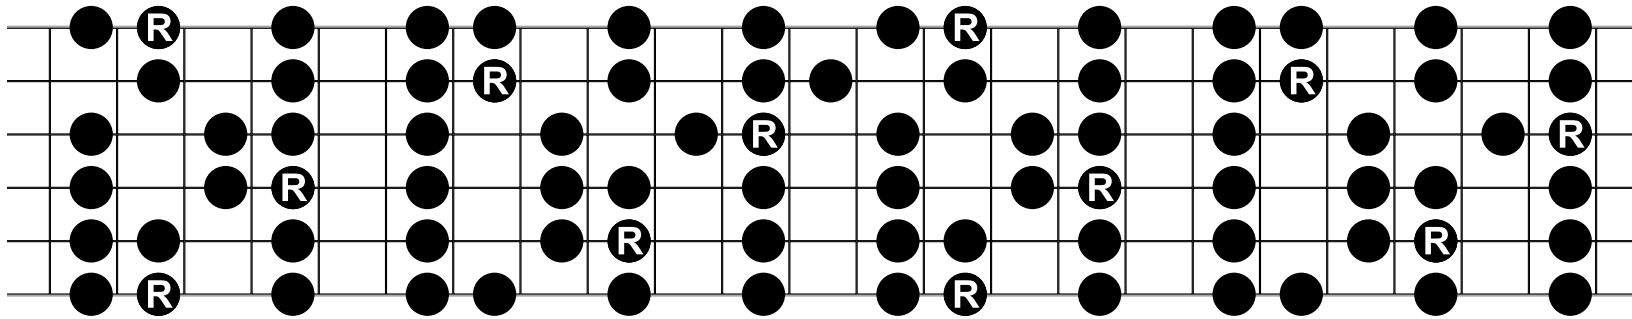

Ionian Mode

CAGED Shapes

3NPS Fingerings