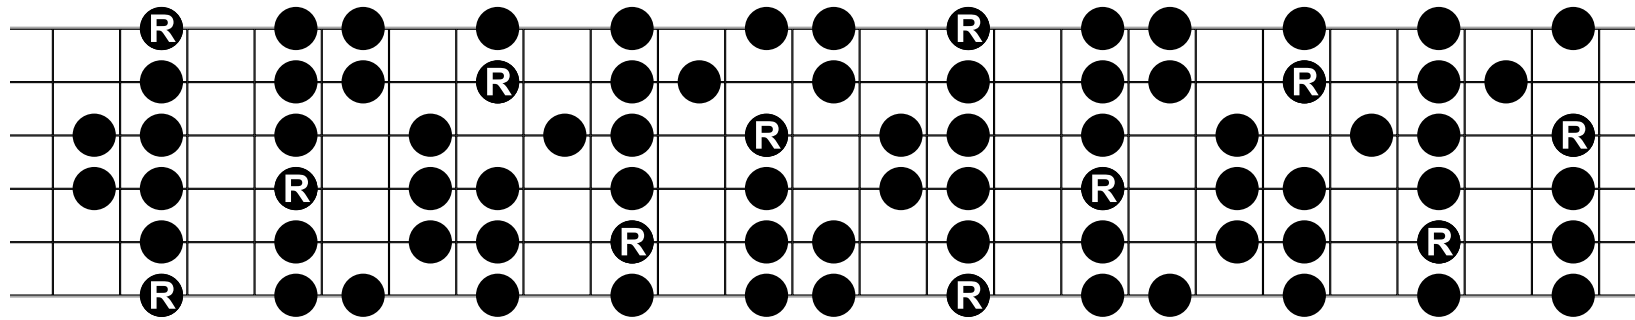

Dorian Mode

CAGED Shapes

3NPS Fingerings