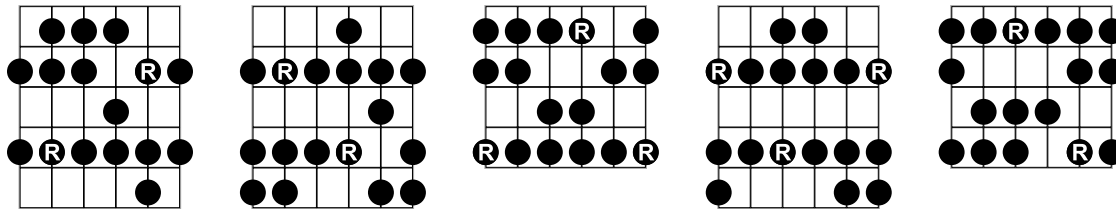

Dorian Mode

CAGED Shapes

3NPS Fingerings